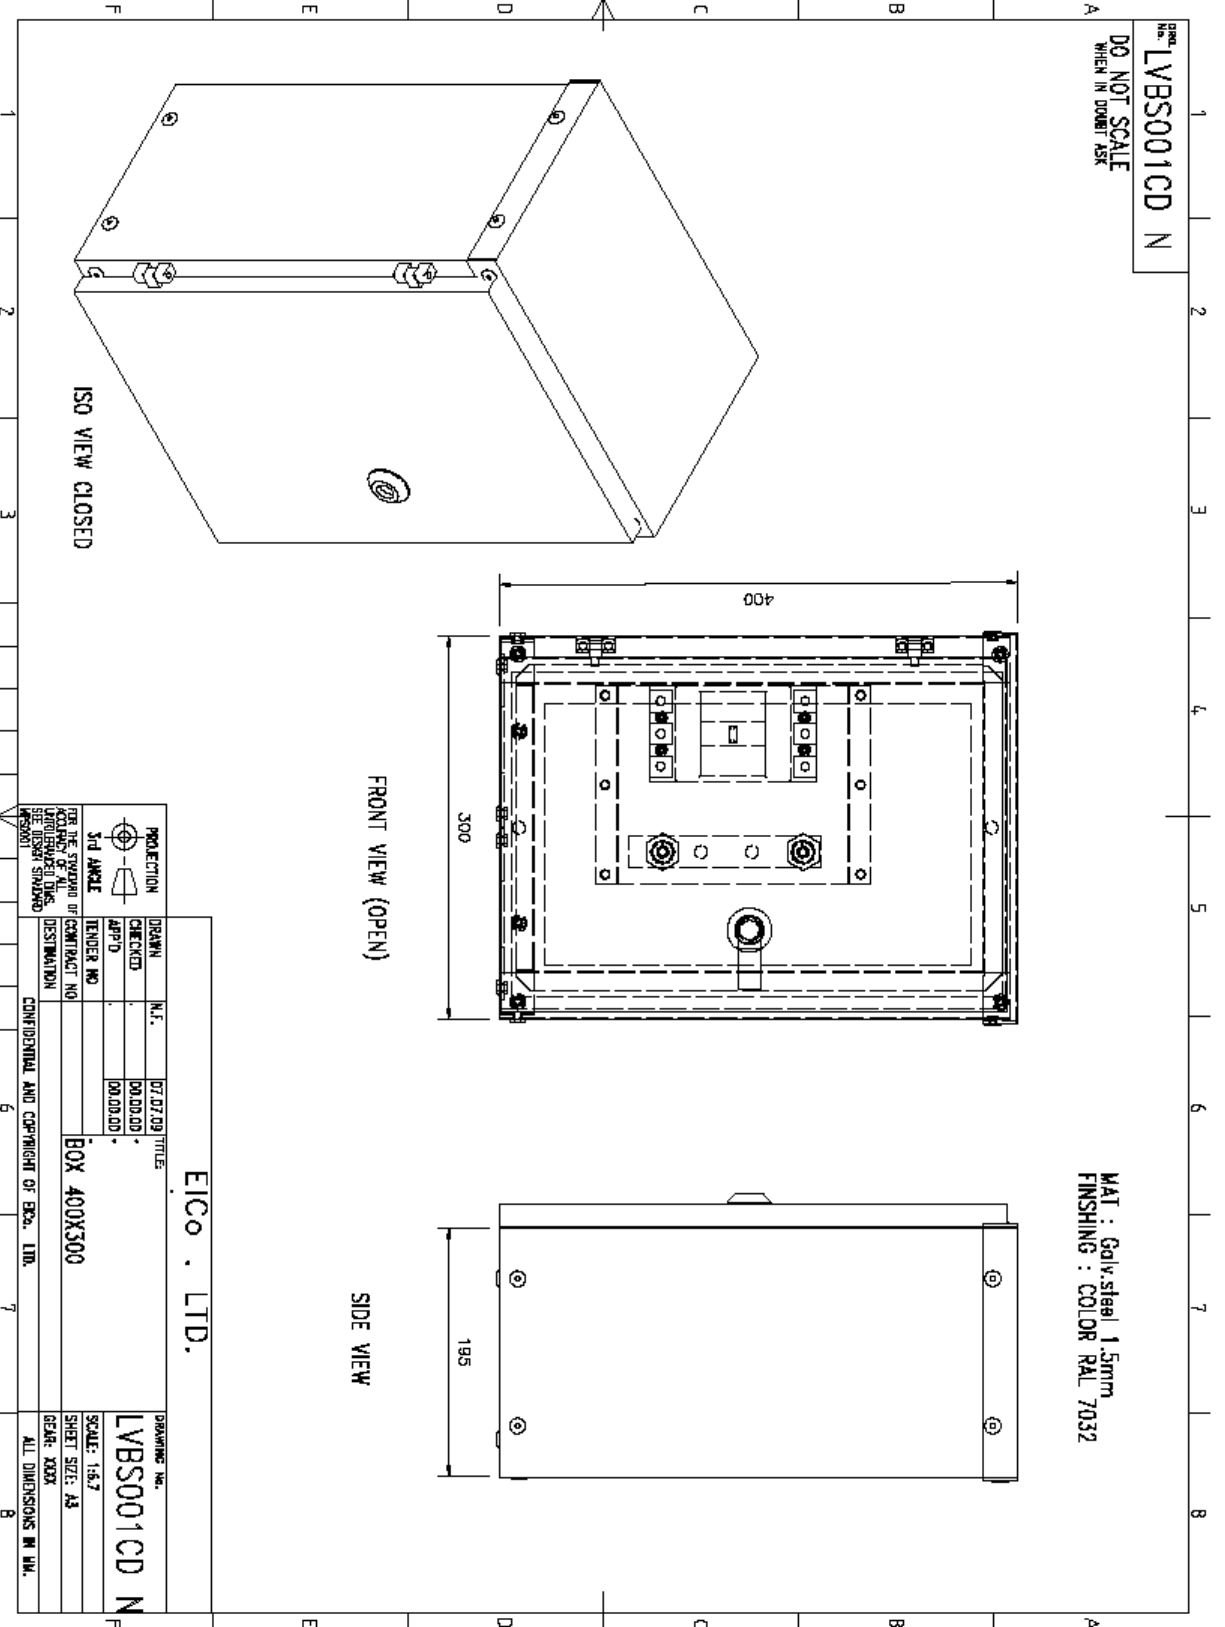

REV. NO. LVBS001CD N

DO NOT SCALE
WHEN IN DOUBT ASK

MAT : Galv. steel 1.5mm
FINISHING : COLOR RAL 7032

PROJECTION		DRAWN		N.T.		DATE/TITLE	
3rd ANGLE		CHECKED		00/00/00		07/07/09	
FOR THE STANDARD OF CONTRACT NO.		APPROVED		00/00/00		LVBS001CD N	
ACCORDANCE OF ALL DIMENSIONS AND FINISHING		TENDER NO.		00/00/00		SCALE: 1:5.7	
CONFORM TO DRAWING STANDARDS		DESTINATION		BOX 400X300		SHEET SIZE: A3	
CONFIDENTIAL AND COPYRIGHT OF EICO, LTD.		DRAWING NO.		LVBS001CD N		GEAR: XXXX	
ALL DIMENSIONS IN MM.		EICO . LTD.					